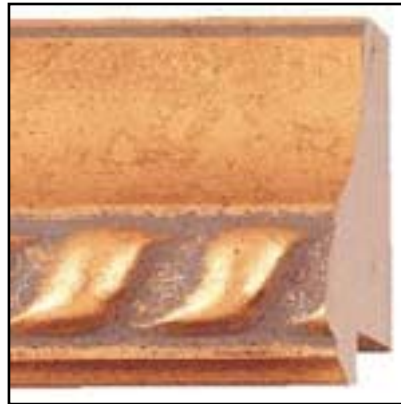

Decor Moulding Discontinued List

The following items are discontinued by Decor Moulding.

* Please discard your samples as we are no longer able to get inventory.

For pictures, please go to www.lewintermoulding.com and click on **DDM**.

Item#	Set #	Qty Left	Price
13-6856	85	80	1.91
13-6900	86	60	1.70
13-8493	87	30	2.23
13-9655	SO	50	4.99
13-9943	107	10	.97

Color pictures of these mouldings are available on our website at www.lewintermoulding.com

Descriptions are not included. Please go to our website to view items.

*Decor may have some inventory in their warehouse. If you need us to find an item for you, we will attempt to do so.

Please contact Marc or Jay.

13-6900