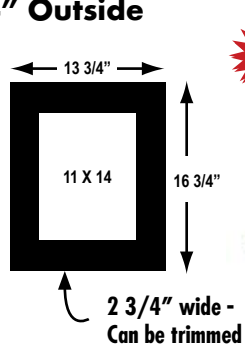

Discontinued - Buy At These **LOW** Prices

11 X 14 Opening Door Easel
13 3/4" X 16 3/4" Outside

#1-552
Sale Price:
\$2.00 each
205 Available

#1-552-6
Pack of 6
\$9.00

DISC

Mat Cutter
#X-7740

~~\$10.00~~ each **SAVE 10%**
\$9.00 each
3 Available