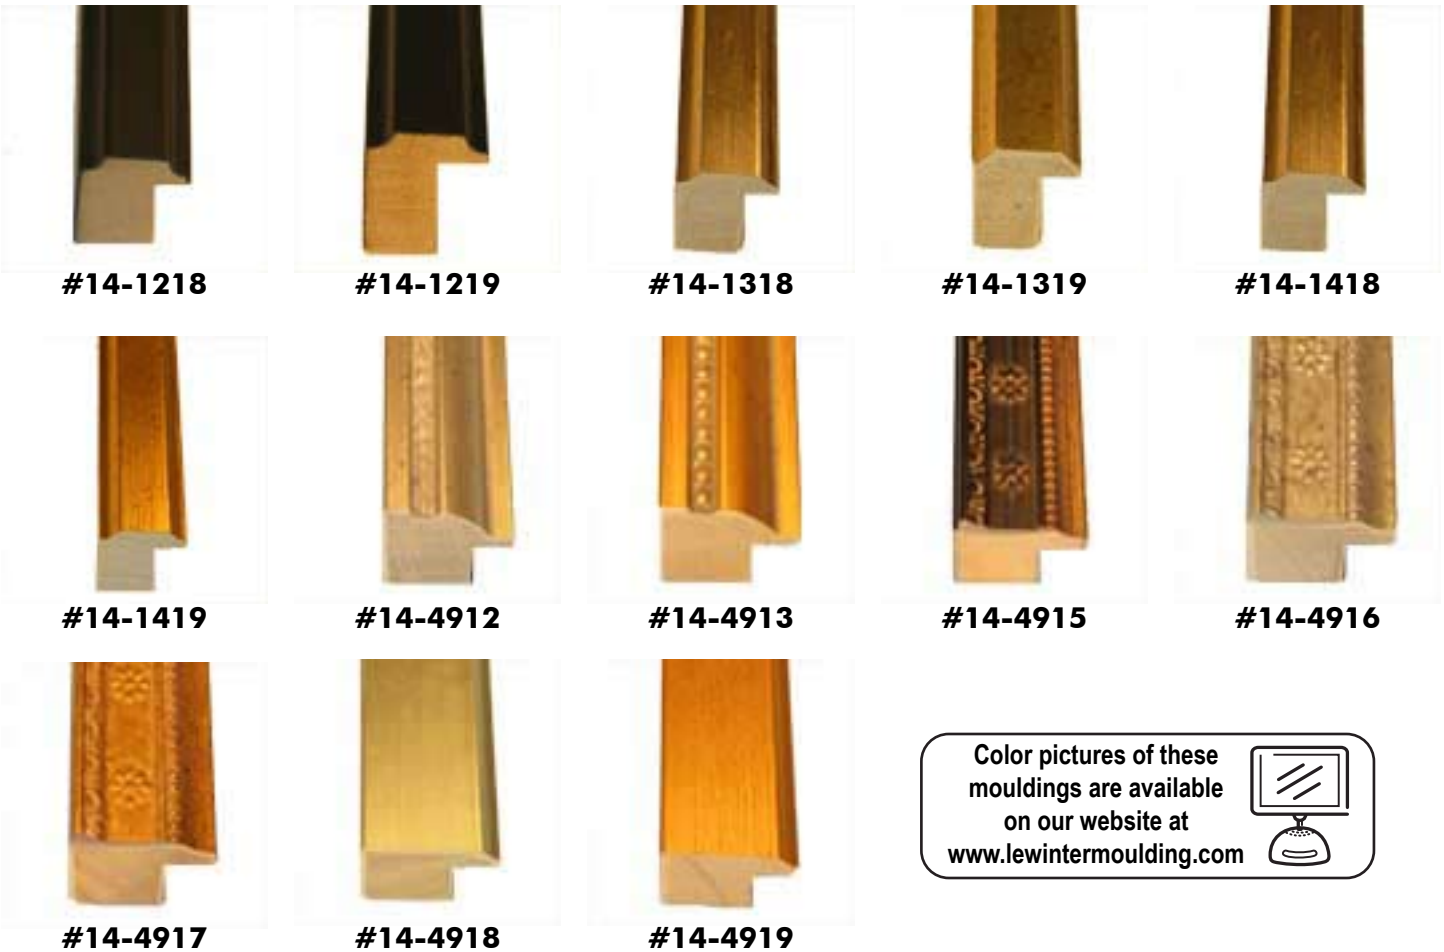

New From Presto - Minis

Color pictures of these mouldings are available on our website at www.lewintermoulding.com

Item#	Description	Box Qty	Box	200'	MPP-1 1500'	MPP-2 1000'	500'	300'	Length	Chop	Join	ReadyM
14-1218	1/2 Satin Cap	300	1.38	1.49	1.53	1.56	1.59	1.63	1.66	2.72	4.55	3.19
14-1219	3/4 Satin Cap	300	1.63	1.76	1.80	1.84	1.88	1.92	1.96	3.21	5.37	3.76
14-1318	1/2 Ant Silver Cap	300	.98	1.06	1.09	1.11	1.13	1.16	1.18	1.95	3.25	2.28
14-1319	1/2 Ant Gold Cap	300	.98	1.06	1.09	1.11	1.13	1.16	1.18	1.95	3.25	2.28
14-1418	3/4 Ant Silver Cap	300	1.28	1.39	1.42	1.45	1.48	1.51	1.54	2.53	4.23	2.96
14-1419	3/4 Ant Gold Cap	300	1.28	1.39	1.42	1.45	1.48	1.51	1.54	2.53	4.23	2.96
14-4912	3/4 Silver W/ Beading	300	1.03	1.12	1.14	1.17	1.19	1.22	1.24	2.05	3.42	2.40
14-4913	3/4 Gold W/ Beading	300	1.03	1.12	1.14	1.17	1.19	1.22	1.24	2.05	3.42	2.40
14-4915	3/4 Mahogany / W Flowers	300	1.03	1.12	1.14	1.17	1.19	1.22	1.24	2.05	3.42	2.40
14-4916	3/4 Silver W/ Flowers	300	.98	1.06	1.09	1.11	1.13	1.16	1.18	1.95	3.25	2.28
14-4917	3/4 Gold W/ Flowers	300	.98	1.06	1.09	1.11	1.13	1.16	1.18	1.95	3.25	2.28
14-4918	3/4 Silver Smooth	300	.94	1.02	1.04	1.06	1.08	1.11	1.13	1.85	3.09	2.17
14-4919	3/4 Gold Smooth	300	.94	1.02	1.04	1.06	1.08	1.11	1.13	1.85	3.09	2.17
14-Set-46	Minis (Set of 13 Samples)	\$14.50										

Color pictures of these mouldings are available on our website at www.lewintermoulding.com