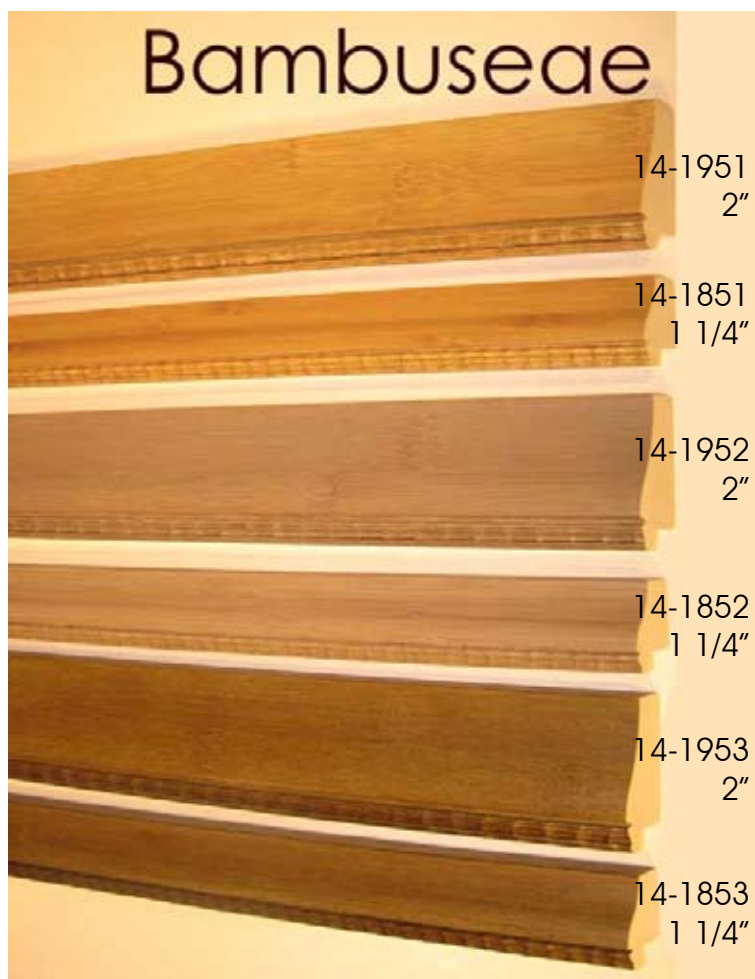

New Presto Bambuseae Mouldings

Eco Friendly

Bamboo Veneer

Item#	Description	Box Qty	Box	2000'	MPP-1 1500'	MPP-2 1000'	500'	300'	Length	Chop	Join	ReadyM	Set#
14-1851	1 1/4 Sand Bamboo	300	2.52	2.75	2.81	2.87	2.93	2.99	3.05	4.97	8.30	5.82	38
14-1852	1 1/4 Pebble Bamboo	300	2.52	2.75	2.81	2.87	2.93	2.99	3.05	4.97	8.30	5.82	38
14-1853	1 1/4 Seagrass Bamboo	300	2.52	2.75	2.81	2.87	2.93	2.99	3.05	4.97	8.30	5.82	38
14-1951	2" Sand Bamboo	300	3.90	4.21	4.31	4.40	4.49	4.59	4.68	7.70	12.84	9.00	38
14-1952	2" Pebble Bamboo	300	3.90	4.21	4.31	4.40	4.49	4.59	4.68	7.70	12.84	9.00	38
14-1953	2" Seagrass Bamboo	300	3.90	4.21	4.31	4.40	4.49	4.59	4.68	7.70	12.84	9.00	38
14-Set-38	Set of 6 Samples	19.30											

Bamboo Veneer On Traditional Profile
Green Renewable Wood Core

Color pictures of these mouldings are available on our website at www.lewintermoulding.com

NOT Your Father's Knobby Bamboo!