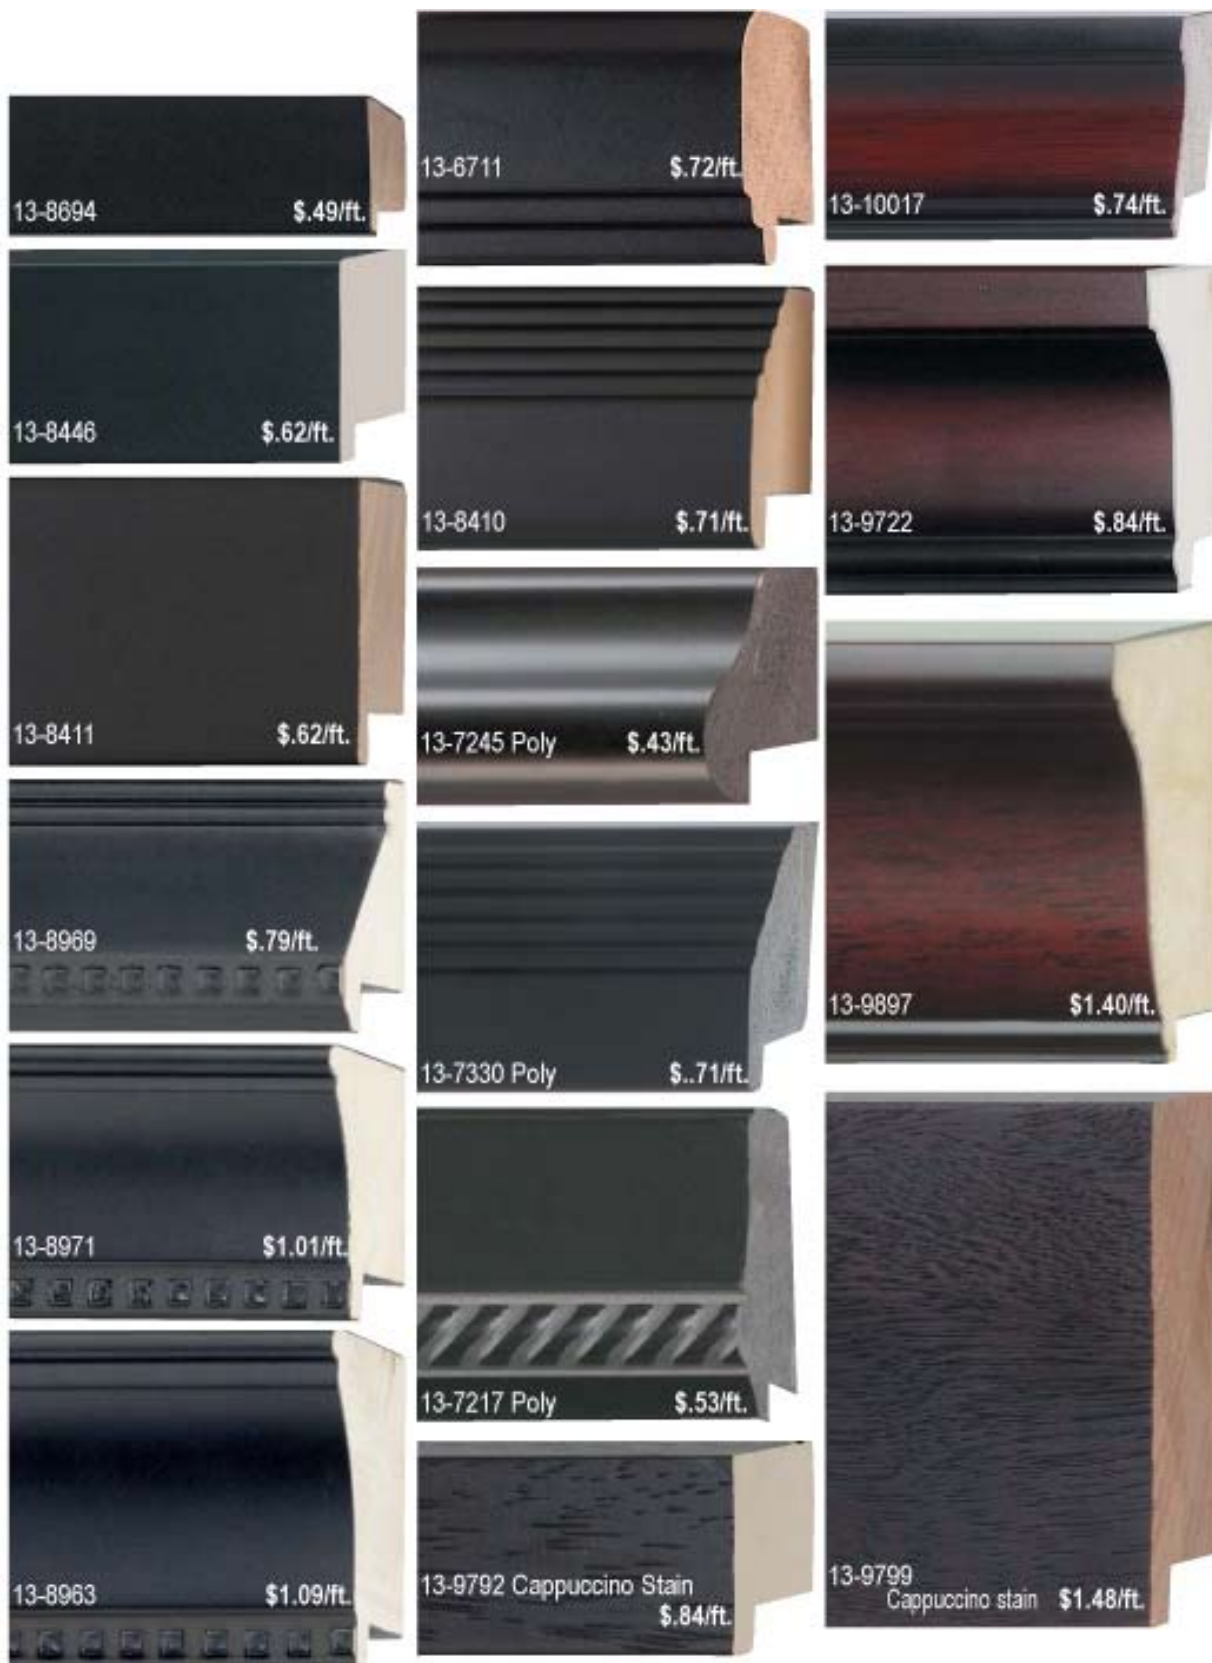

Photographs may vary from actual moulding\* Actual Size Shown  
 Prices shown are for 50 foot length minimum per style

**Extreme Savings**

**50 ft. Minimum Length Per Style**

Photographs may vary from actual moulding\*Actual Size Shown  
 Prices shown are for 50 foot length minimum per style

**Extreme Savings**

**50 ft. Minimum Length Per Style**

Photographs may vary from actual moulding\* Actual Size Shown  
 Prices shown are for 50 foot length minimum per style

**Extreme Savings**

**50 ft. Minimum Length Per Style**