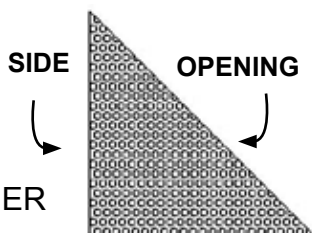

Instapad® Corner Protectors

Foam Instapad® Corner Protectors

Attractive, durable, extremely protective and very affordable alternative to traditional cardboard corner protectors.

Ideal for use on:

- Picture Frames
- Windows
- Doors
- Cabinet Doors
- Security Screens
- Glass and Mirrors
- Plaques
- Anything else with a CORNER

Item#	Description	Price Per Roll	Per Corner
1-1165	#4 Instapad Foam Corner 5,400/CS	\$408.00	.075
1-1166	#6 Instapad Foam Corners 2,400/CS	\$293.00	.122
1-1167	#8 Instapad Foam Corners 1,350/CS	\$267.00	.197
1-1168	#4 Instapad Roll Of 900	\$72.00	.08
1-1169	#6 Instapad Roll Of 600	\$77.00	.128
1-1170	#8 Instapad Roll Of 450	\$93.00	.206