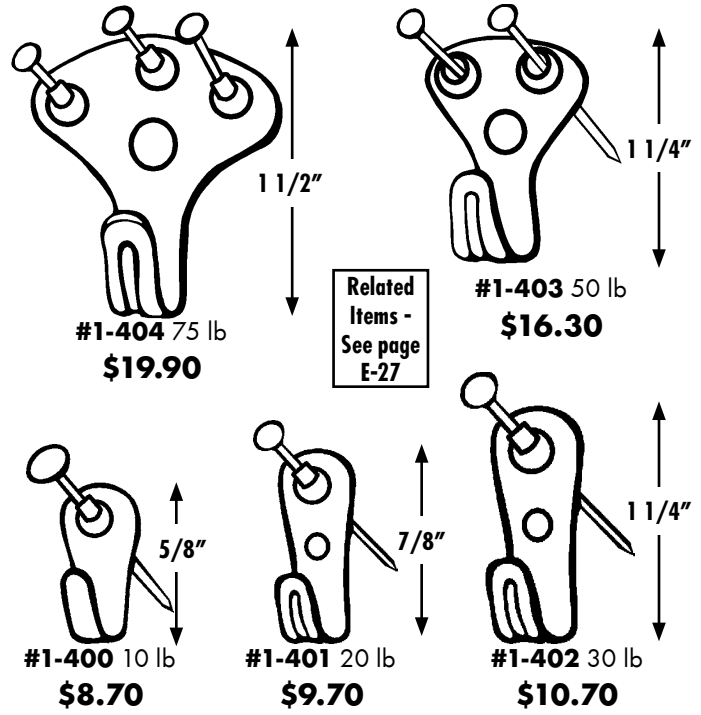

Strap Hangers

Plastic Hanger

#1-124 1" x 1" With adhesive
 • Pack of 144

\$3.80

Goodwill Hangers - Brass w/Steel Pins (Pk 100)

Universal Hanger (Swivel Hanger)

- Fits all standard metal channels
- Alternative to the Euro Hanger
- For those who like the strap hanger

Prong Hanger
 #1-410 Pack of 1000
\$50.20

Mega Sawtooth Hanger
 Holds over 250 lb.
 Order: #1-1025

\$4.10

Package of 10 hangers.

ASSORTED HARDWARE

HANGERS (Cont.)

Wall Buddies

For Small Wood Frames & Mirrors (up to 16x20)