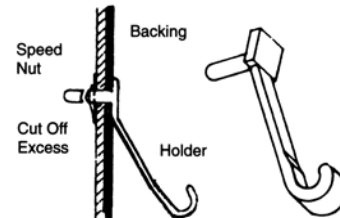

MIGHTY MOUNTS (Cont.)

Spoon/Object Holder

Package of 12 holders.

Order: #1-1030

$7.70

Plate Holder

Place 3 or more holders around the plate. Use on almost any size plate. Package of 12 holders.

Order: #1-1031

$7.70

Metal Frame Bumpers

Clear, round bumpers ideal for metal frames

Package of 1000.

Order: #1-1032 **$28.80**

Bubble Wrap

Order:

#1-1038 1/2" Wrap - 48" x 250'

$101.10

#1-1039 3/16" Wrap - 48" x 500'

$185.40

*#1-1042 1/2" Wrap - 24" x 250'

*1 pkg. contains two 24" x 250' rolls.

(12" Perforations on all)

$114.10