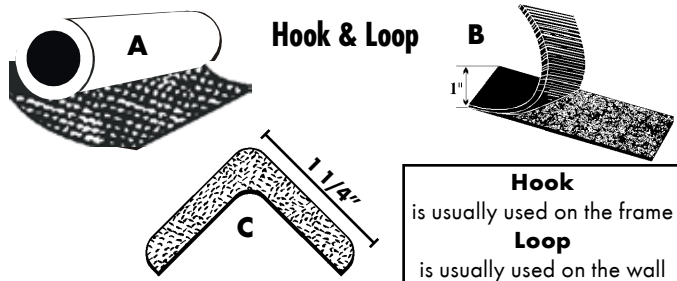

ASSORTED HARDWARE

MISCELLANEOUS HARDWARE

A. Loop Material (yd) - 60" wide, sold in full yards only

1-338	Beige	$24.00
1-339	Grey	$24.00
1-340	Black	$24.00

If you want a full roll, order 25 yards

Price	Price
1-24	25+

B. 3M-3526	1" Wide Black Hook/Yd	$2.50	$2.25
3M-3527	1" Wide Black Loop/Yd	$2.50	$2.25

C. 1-991	Hook Corners (Pk 100)	$5.00	<i>Call for other colors</i>
1-992	Hook Corners (Pk 1500)	$61.90