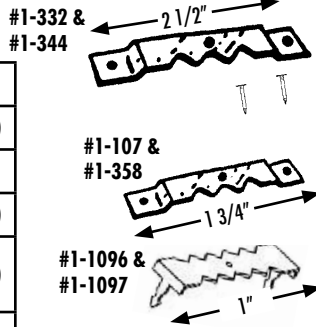

ASSORTED HARDWARE

HANGERS

Sawtooth & Nails

#1-107	Small (144)	\$6.10
#1-332	Large (1000)	\$26.30
#1-344	Large (144)	\$5.70
#1-358	Small (1000)	\$27.70
#1-1096	Black Nailless Sawtooth (Pk 1000)	\$28.60
#1-1097	Black Nailless Sawtooth (Pk 100)	\$3.90