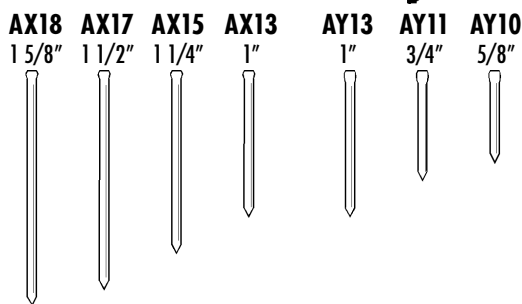

Item#	Description	Price
AX13	1" Pins Med head (Bx 5000)	$32.40
AX15	1 1/4" Pins Med head (Bx 5000)	$32.40
AX17	1 1/2" Pins Med head (Bx 5000)	$37.00
AX18	1 5/8" Pins Med head (Bx 5000)	$40.40
AY10	5/8" Pins Slight Head (Bx 5000)	$27.40
AY11	3/4" Pins Slight Head (Bx 5000)	$30.10
AY13	1" Pins Slight Head (Bx 5000)	$32.20
SLP20	Senco Brad Nailer	$204.70

1-497 Heat Gun

Used for shrink wrapping

$42.50

See page E-15
for shrinkwrap machines
and materials.