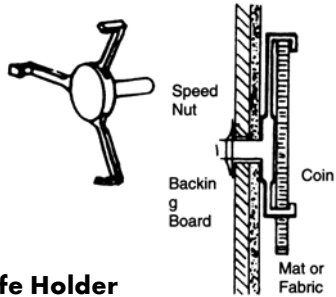

ASSORTED HARDWARE

MIGHTY MOUNTS

Coin Holder

Holds coins of 1¢, 5¢, 10¢, 25¢, 50¢ and \$1 value.

Package of 12 holders.

Order: #1-1026

\$7.70

Knife Holder