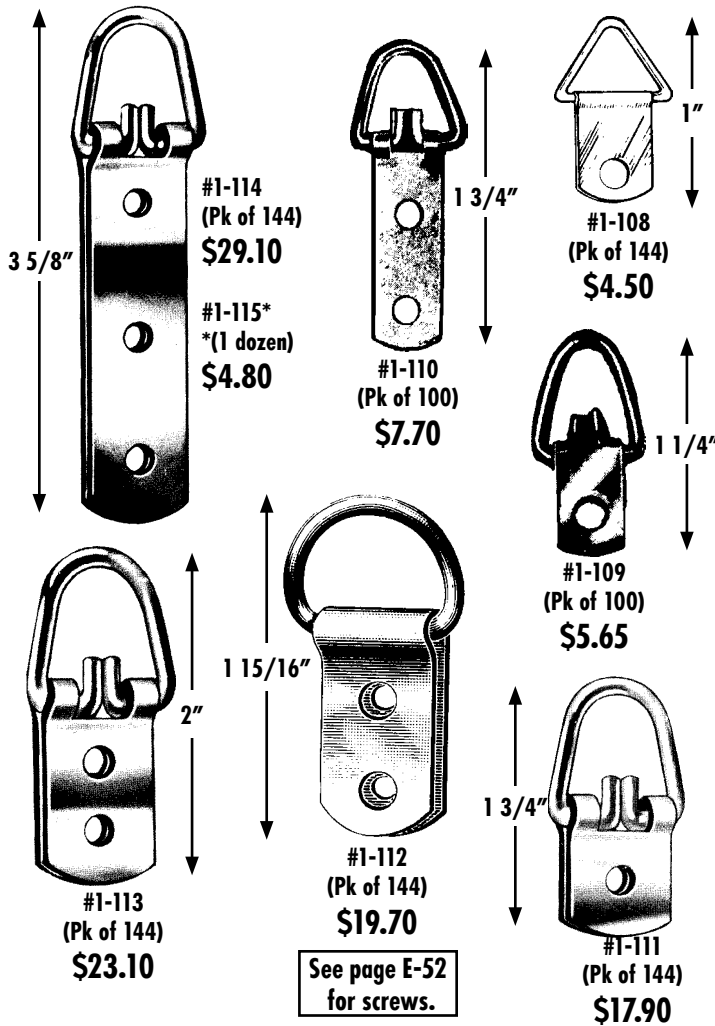

ASSORTED HARDWARE

HANGERS

Sawtooth & Nails

#1-107	Small (144)	\$6.10
#1-332	Large (1000)	\$26.30
#1-344	Large (144)	\$5.70
#1-358	Small (1000)	\$27.70
#1-1096	Black Nailless Sawtooth (Pk 1000)	\$28.60
#1-1097	Black Nailless Sawtooth (Pk 100)	\$3.90

Strap Hangers

Plastic Hanger

#1-124 1" x 1" With adhesive
 • Pack of 144

\$3.80

Goodwill Hangers - Brass w/Steel Pins (Pk 100)

Universal Hanger (Swivel Hanger)

- Fits all standard metal channels
- Alternative to the Euro Hanger
- For those who like the strap hanger