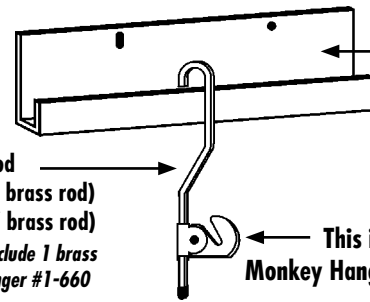

25 Frames: #1-508, #1-511, #1-514 come 25 left and 25 right.

6 Frames: #1-505 comes 6 left, 6 right & bumpers. **Screws not included.**

#1-518 Small Hook and Nail Set

\$.30

#1-519 Large Hook and Nail Set

\$.30

Gallery Rods

Maximum Weight - 35lbs

This is "J" (#1-661) 6 ft Strip

This is a Rod (#1-662 6' brass rod) (#1-663 8' brass rod) Both rods include 1 brass Monkey Hanger #1-660

This is a Monkey Hanger (#1-660)

- Highest quality solid brass hooks are engineered for maximum strength & security, allowing for fast, error free positioning and layout adjustment.
- Hooks also sold separately for multi-picture hanging.