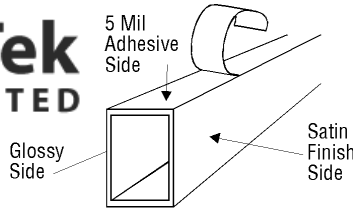

ASSORTED HARDWARE

GLASGARD

Econospace

- Quick & easy - Saves time.
- Works in both wood & metal frames
- Professional looking - No painting
- Neutral pH - No plasticizers - Won't harm fine art.
- Cuts easily & clean with razor or shears.
- Hollow for stiffness & lightness - doesn't tend to sag in the frame
- Available in clear, black & white
- Both with glossy and matte finished sides.

ES-062-C	Clear	100', 20 - 5'	$39.80
ES-125-B	Black	100', 20 - 5'	$39.80
ES-125-C	Clear	100', 20 - 5'	$39.80
ES-125-W	White	100', 20 - 5'	$39.80
ES-250-B	Black	60', 12 - 5'	$32.20
ES-250-C	Clear	60', 12 - 5'	$32.20
ES-250-W	White	60', 12 - 5'	$32.20
ES-375-B	Black	60', 12 - 5'	$34.10
ES-375-C	Clear	60', 12 - 5'	$34.10
ES-375-W	White	60', 12 - 5'	$34.10

ES-TRIAL

2 - 5 Ft. pieces ea. of ES-062, in Clear
PLUS:

4 - 5 Ft. pieces ea. of ES- 125 & ES-250
in Clear & Black.

Includes free shears. $43.60

1-1001 Whetstone

For beveling glass for easier & safer installation of Framespace/Econospace as well for general framing to prevent cut glass from chipping. **$5.50**

1-1002 Anvil Pruners

Cut Framespace & Econospace perfectly without crushing.

$10.70

Archival Glass & Art Spacers

Specifications: pH neutral peel-n-stick spacers. Available in clear and black, both with all sides uniformly finished to avoid mismatched sides. Solid construction for maximum rigidity and easy cutting ability using common shop tools such as cutting shears, fillet trimmers and foot choppers. Easy and quick to install for metal or wood frames with glass or plexi. Aggressive double sided tape adhesive for secure bonding.