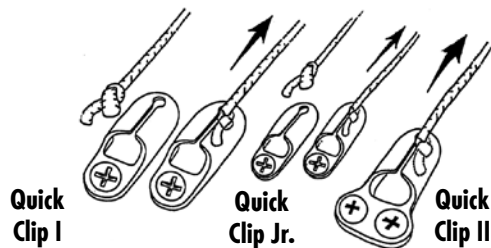

1-958 Quick Clip Jr. - 200 Pk. w/ screws
(holds up to 20 lbs.)

1-959 Quick Clip I - 100 Pk. w/ screws
(holds up to 40 lbs.)

1-960 Quick Clip II - 100 Pk. w/ screws
(holds up to 80 lbs.)

SAVE 5%

Item#	Price Each	5 or More Assorted
1-958	$24.50	$23.27
1-959	$17.25	$16.38
1-960	$19.00	$18.05