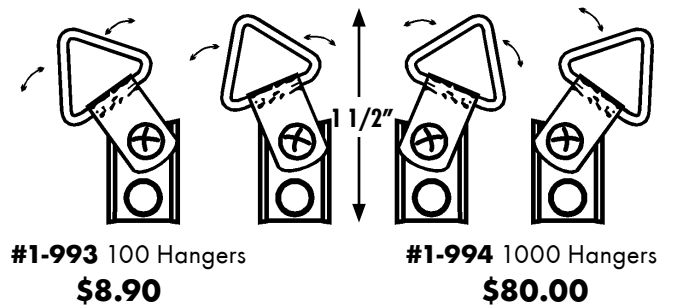

Strap Hangers

Plastic Hanger

#1-124 1" x 1" With adhesive
 • Pack of 144

\$3.80

Goodwill Hangers - Brass w/Steel Pins (Pk 100)

Universal Hanger (Swivel Hanger)

- Fits all standard metal channels
- Alternative to the Euro Hanger
- For those who like the strap hanger