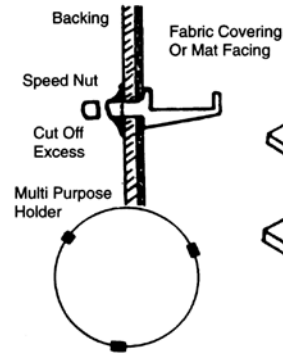

Place three or more holders strategically around object. 8 big and 8 small holders per package (16 per pack).

Order: #1-1029

\$7.70

MIGHTY MOUNTS (Cont.)

Spoon/Object Holder

Package of 12 holders.

Order: #1-1030