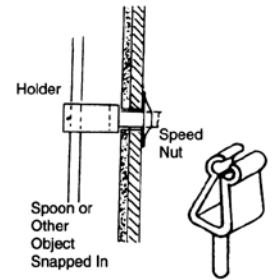

MIGHTY MOUNTS (Cont.)

Spoon/Object Holder

Package of 12 holders.

Order: #1-1030

$7.70

Plate Holder

Place 3 or more holders around the plate. Use on almost any size plate. Package of 12 holders.

Order: #1-1031

$7.70

Metal Frame Bumpers

Clear, round bumpers ideal for metal frames

Package of 1000.

Order: #1-1032 **$28.80**

Bubble Wrap

Order:

#1-1038 1/2" Wrap - 48" x 250'

$101.10

#1-1039 3/16" Wrap - 48" x 500'

$185.40

*#1-1042 1/2" Wrap - 24" x 250'

*1 pkg. contains two 24" x 250' rolls.

(12" Perforations on all)

$114.10