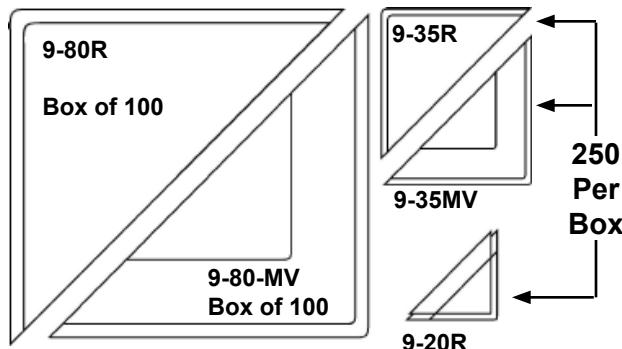

Item#	Description	Each	5 or More Assorted
9-20R	Box of 250	$10.30	$9.91
9-35MV	Box of 250	$15.00	$14.55
9-35R	Box of 250	$15.00	$14.55
9-80MV	Box of 100	$21.90	$21.24
9-80R	Box of 100	$21.90	$21.24

Items assort for discount

Cardboard Corners

Protect your finished projects

Item#	Description	Price 1-2	Price 3-4	Price 5+
1-418	Pack of 200	$28.00	$24.92	$21.84
1-419	Pack of 1000	$63.00 (any Quantity)		

1-359 All Purpose Dispenser $23.40

Great for holding frequently used liquids such as:

- Unseal
- Oil

NAIL HOLE FILLER

A pliable filler for wood frames. Won't shrink or dry.

* ALL COLORS - $8.80

*Except Gold, Silver and Dk. Gold

NH-08 Orange	NH-16 Mahogany	NH-24 Dk Walnut
NH-09 Yellow	NH-17 Ivory	NH-25 Med. Maple
NH-10 Turquoise	NH-18 Black	NH-26 Grey
NH-11 Walnut	NH-19 White	NH-27 Gold $9.80
NH-12 Natural	NH-20 Lt. Oak	NH-28 Silver $8.70
NH-13 Red	NH-21 Blonde Maple	NH-29 Dk Gold $9.80
NH-14 Green	NH-22 Red Maple	
NH-15 Blue	NH-23 Dk. Prov. Maple	NH-50 Set of 22 $175.95

MARKERS

Item#	Description	Price
P-53	Dark Tan	$3.60
P-56	Sepia	$3.60
P-69	Redwood	$3.60
P-70	Mocha	$3.60
P-71	Burnt Umber	$3.60
P-74	Brick Red	$3.60

Item#	Description	Price
P-75	Burnt Sienna	$3.60
P-100	Super Black	$3.60
P-137	Beige	$3.60
P-180	Basic Grey 5	$3.60
P-184	Cool Grey 4	$3.60
P-226	Basic Grey 1	$3.60

FTM12 Set of 12 above markers - $33.90

- #1-312 Fine Marker Gold $7.50
- #1-313 Fine Marker Silver $7.50
- #1-314 Med Marker Gold $6.90
- #1-315 Med Marker Silver $6.90

Touch Up Markers

Item#	Description	Price
FTM-0	Blender Marker	$3.40
FTM4	Ultra Marine	$3.40
FTM5	True Blue	$3.40
FTM6	Prussian Blue	$3.40
FTM20	Evergreen	$3.40
FTM29	Leaf Green	$3.40
FTM42	Cadmium Yellow	$3.40
FTM54	Dark Walnut	$3.40
FTM58	Dark Oak	$3.40
FTM60	Walnut/Mahogany	$3.40
FTM69	Dark Cherry	$3.40
FTM70	Medium Oak	$3.40

Item#	Description	Price
* FTM74	Med. Cherry	$3.40
FTM82	Crimson	$3.40
FTM85	Maroon	$3.40
* FTM86	Red Mahogany	$3.40
FTM90	Wine Red	$3.40
FTM99	Black	$3.40
FTM105	Ice Blue	$3.40
FTM122	Grass Green	$3.40
* FTM139	Lt. Oak Maple	$3.40
* FTM148	Light Pine	$3.40
FTM160	Salmon	$3.40

1. FTM-9 These 9 Markers in Pouch $21.60
   - ** FTM25 All 25 Markers in Caddy $60.60
2. FTM25 Includes 1 each of FTM Markers and 2 each of FTM-0 and FTM99