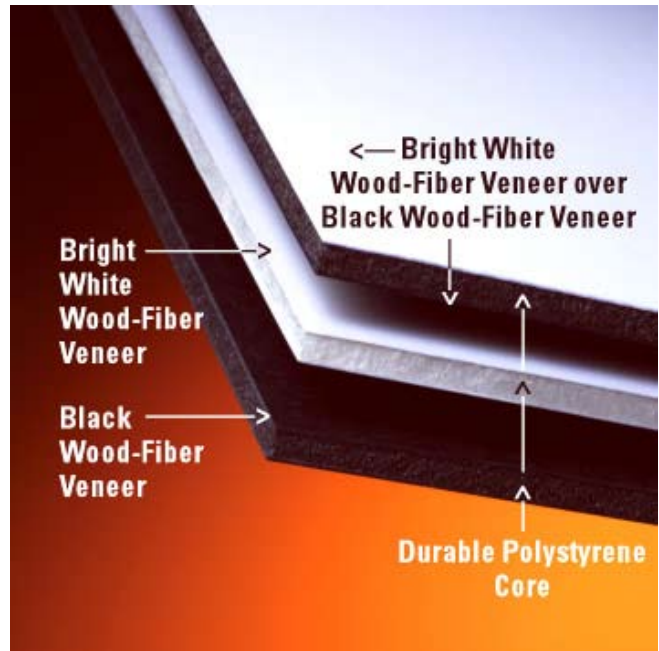

Any Questions?
Please call and ask for Marc LeWinter.

GatorFoam

Gatorfoam® Graphic Arts Board
The original heavy-duty graphic arts foam board.

Gatorfoam consists of a lightweight, durable core of extruded polystyrene foam bonded on both sides to patented Luxcell® facings. These are wood-fiber veneers impregnated with a proprietary resin for integrity, durability and moisture resistance.

Ideal for both indoor and outdoor uses (Black Gatorfoam is not recommended for exterior usage). Weatherproof and lightweight yet durable signs may be constructed from Gatorfoam.

Lightweight Gatorfoam is easy to handle during fabrication and installation. Yet it's high structural strength allows Gatorfoam to be used as a construction type material and substitute for applications in which particleboard, plywood, MDF, etc., regularly are used. Photomounters, artists, designers, sign painters, exhibit builders and engineers have counted on Gatorfoam since it was introduced to the graphic arts market in 1976. Gatorfoam's edges will not crimp, offering high-impact resistance. Gatorfoam will not warp or bow.